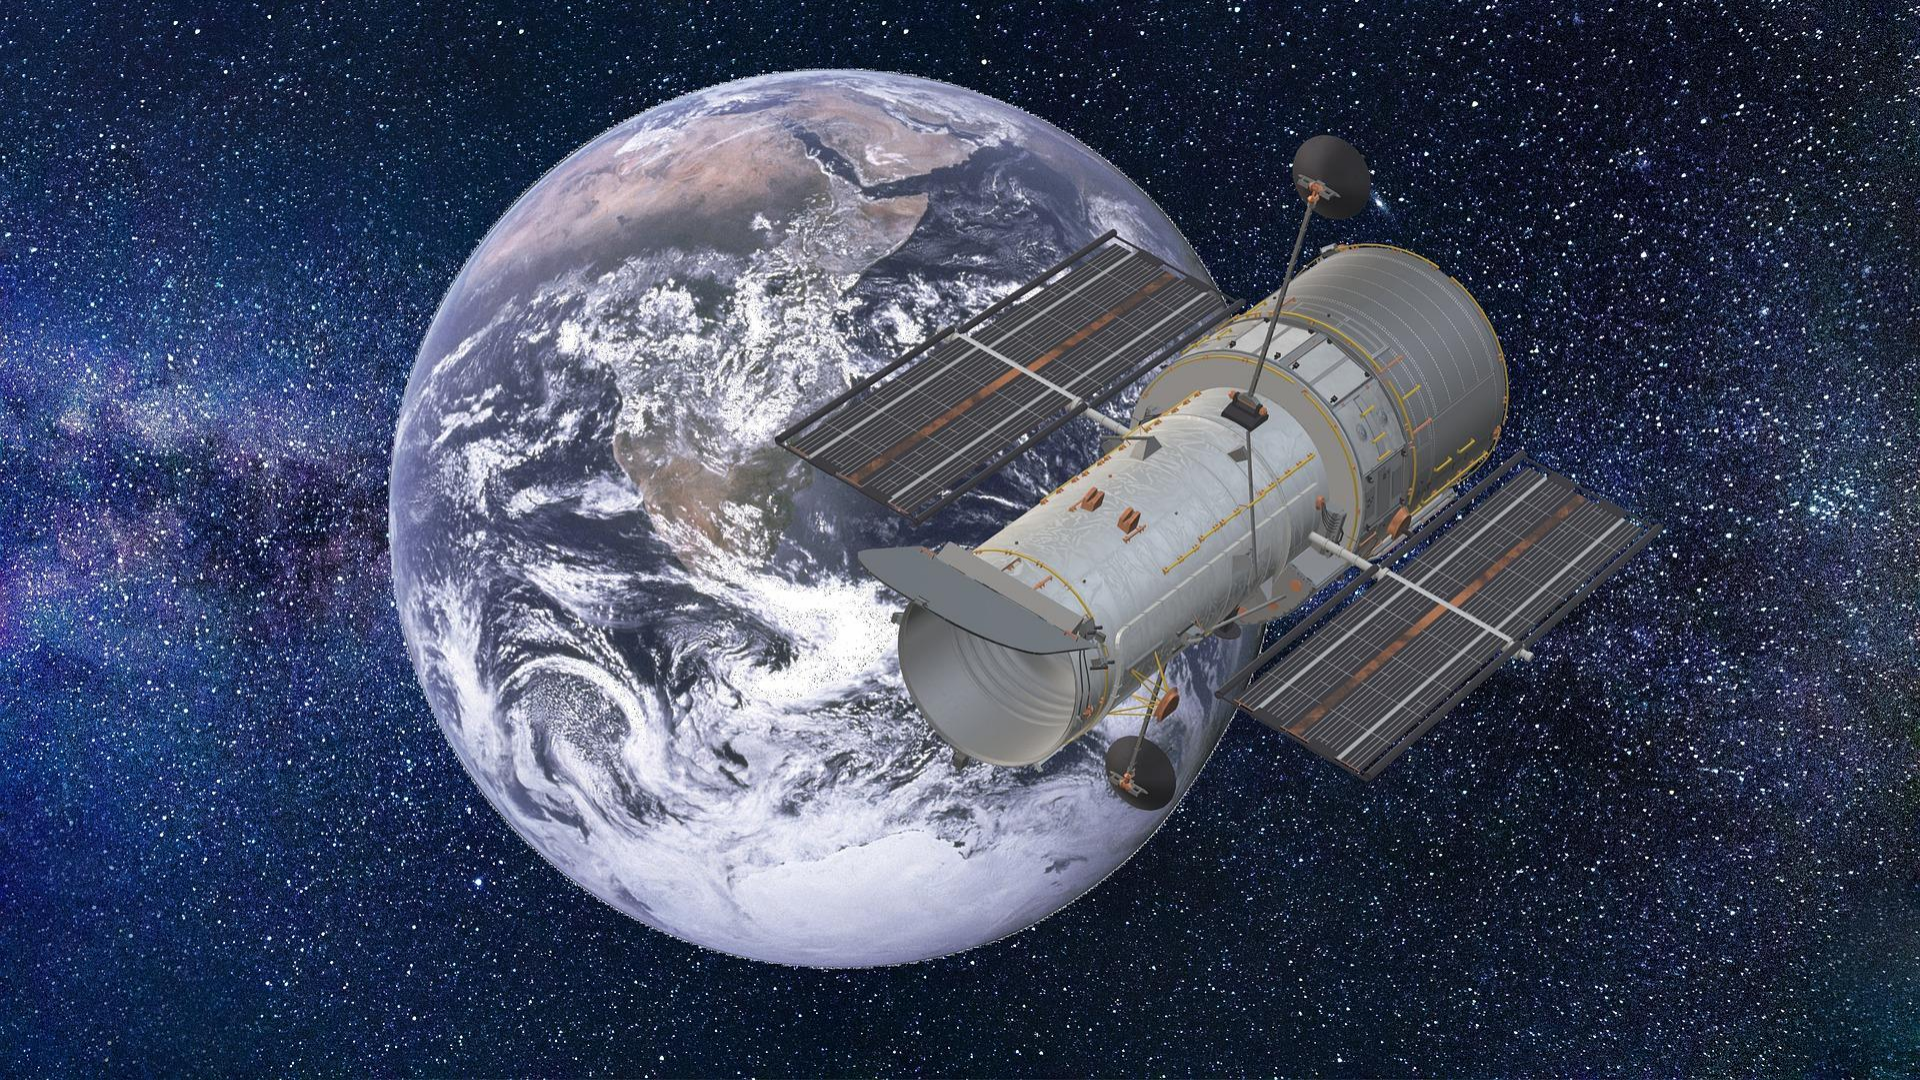

Jennifer Wiseman

2

8

III » Course 12

Harvard University
Astronomy Department

60 Garden Street, Cambridge, MA 02138 (617) 495-3752

The background is a dark space-themed gradient transitioning from purple on the left to teal on the right. It is filled with numerous small white stars and four larger celestial bodies: a ringed planet in the top left, a cratered moon-like sphere in the middle left, and a striped planet in the bottom right. The text is centered in white.

“

As descobertas científicas são novos tesouros que Deus nos permite descobrir, segredos que Ele sempre conheceu. Porém, apenas agora recebemos as ferramentas e a capacidade para compreender mais e mais sobre a criação do universo. Cristo é o Senhor de tudo – de todo o tempo e de todo o espaço.

Jennifer Wiseman

The background is a dark blue and purple gradient representing space. It is filled with numerous small white stars of varying sizes and shapes, some appearing as simple dots and others as four-pointed stars. In the upper left, there is a ringed planet (like Saturn) and a cratered moon. In the lower right, there is a planet with horizontal stripes (like Jupiter). Large, soft, wavy shapes in shades of teal and purple represent nebulae or interstellar clouds. The overall composition is balanced and visually appealing, suitable for a scientific presentation.